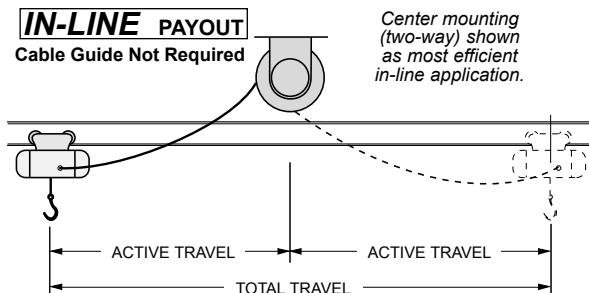

INCLUDED:

- Cable
- Rigid Mounting Base
- Ratchet Lock with "OFF"

General Purpose Reels are CSA listed.

OPTIONAL HORIZONTAL GUIDE GL15-09

IN-LINE PAYOUT
Cable Guide Not Required

Center mounting (two-way) shown as most efficient in-line application.