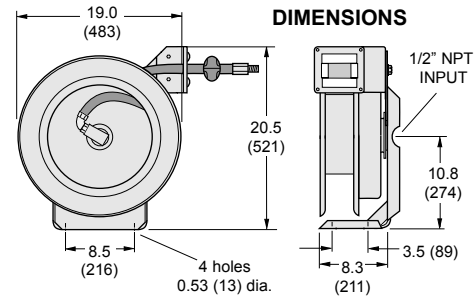

CLEAN AIR HOSE REELS

E-Z PULL™ CLEAN AIR HOSE REELS are engineered to safely and efficiently store the hose from an air line respirator. Gone are loose coils that cause tangled hoses which can lead to dangerous kinks in the air line. User is in complete control. Soft rewind pull means that even if ratchet stop should accidentally be released, hose will not snap back. Reel designed for 50 ft.(15m) x 7/8”(22mm) O.D. **neoprene hose supplied by others** (MSA part number 455022 or equivalent). All air path parts are stainless steel.

E-Z PULL CLEAN AIR REELS include stainless steel air path. Also includes ball stop and ratchet lock. Finish is OSHA safety blue baked-on polyester. 3/4"-16 UNF fitting to fit MSA #455022 hose or equivalent. **Does not include hose.**

HOSE NOT INCLUDED

HOSE DATA*			MODEL NUMBER*	REEL SIZE
OUTSIDE DIAMETER in. (mm)	LENGTH MAX. ft. (m)	WEIGHT MAX. lbs. (kg)		
7/8" (22)	50 (15)	15.0 (6.8)	EZ9-5000-CA	EZ9

*Reel includes ball stop for hose and ratchet lock.

ELECTRIC CABLE REELS

Locking Cable Reels

SERIES ER FOR GENERAL PURPOSE

Series "ER"

Includes Cable, Lock & Rigid Base

WIRE SIZE (AWG)	NO. OF COND.	CABLE LENGTH ft. (m)	WEIGHT COMPLETE lbs. (kg.)	MODEL NUMBER
18	2	45 (13.5)	49 (22.1)	ER21845
18	3	45 (13.5)	49 (22.1)	ER31845
18	4	45 (13.5)	50 (22.5)	ER41845
16	2	45 (13.5)	49 (22.1)	ER21645
16	3	45 (13.5)	45 (20.3)	ER31645
16	4	40 (12)	46 (20.7)	ER41640
14	2	40 (12)	51 (22.9)	ER21440
14	3	35 (10.5)	47 (21.2)	ER31435
14	4	25 (7.5)	46 (20.7)	ER41425
12	2	25 (7.5)	50 (22.5)	ER21225
12	3	25 (7.5)	47 (21.2)	ER31225
12	4	25 (7.5)	48 (21.6)	ER41225