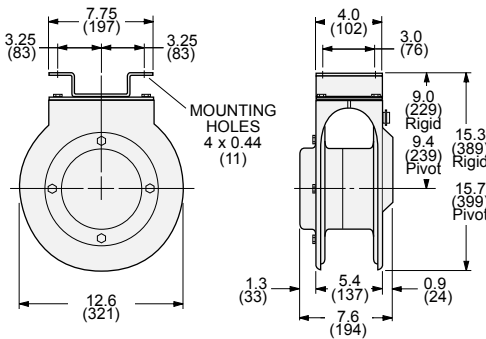

HOSE NOT INCLUDED

HOSE DATA*			MODEL NUMBER*	REEL SIZE
OUTSIDE DIAMETER in. (mm)	LENGTH MAX. ft. (m)	WEIGHT MAX. lbs. (kg)		
7/8" (22)	50 (15)	15.0 (6.8)	EZ9-5000-CA	EZ9

*Reel includes ball stop for hose and ratchet lock.

ELECTRIC CABLE REELS

Locking Cable Reels

SERIES ER FOR GENERAL PURPOSE

Series "ER"

Includes Cable, Lock & Rigid Base

WIRE SIZE (AWG)	NO. OF COND.	CABLE LENGTH ft. (m)	WEIGHT COMPLETE lbs. (kg.)	MODEL NUMBER
18	2	45 (13.5)	49 (22.1)	ER21845
18	3	45 (13.5)	49 (22.1)	ER31845
18	4	45 (13.5)	50 (22.5)	ER41845
16	2	45 (13.5)	49 (22.1)	ER21645
16	3	45 (13.5)	45 (20.3)	ER31645
16	4	40 (12)	46 (20.7)	ER41640
14	2	40 (12)	51 (22.9)	ER21440
14	3	35 (10.5)	47 (21.2)	ER31435
14	4	25 (7.5)	46 (20.7)	ER41425
12	2	25 (7.5)	50 (22.5)	ER21225
12	3	25 (7.5)	47 (21.2)	ER31225
12	4	25 (7.5)	48 (21.6)	ER41225

AMPERE RATING

Reels are derated to ampere rating of cable. Refer to the National Electric Code for ampere ratings and other details on each wire size, number of conductors and cable length.

General Purpose Reels are ideal for hand pull or mounting on moving machinery.

INCLUDED:

- Cable
- Rigid Mounting Base
- Ratchet Lock with "OFF"

General Purpose Reels are CSA listed.

OPTIONAL HORIZONTAL GUIDE GL15-09

IN-LINE PAYOUT
Cable Guide Not Required

Center mounting (two-way) shown as most efficient in-line application.