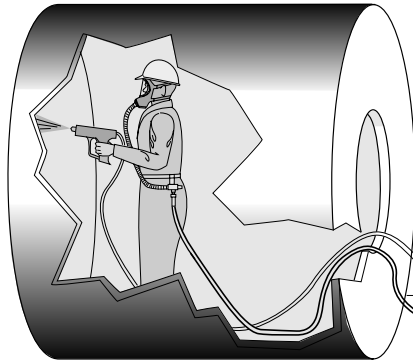

CLEAN AIR HOSE REELS

E-Z PULL™ CLEAN AIR HOSE REELS are engineered to safely and efficiently store the hose from an air line respirator. Gone are loose coils that cause tangled hoses which can lead to dangerous kinks in the air line. User is in complete control. Soft rewind pull means that even if ratchet stop should accidentally be released, hose will not snap back. Reel designed for 50 ft.(15m) x 7/8”(22mm) O.D. **neoprene hose supplied by others** (MSA part number 455022 or equivalent). All air path parts are stainless steel.

E-Z PULL CLEAN AIR REELS include stainless steel air path. Also includes ball stop and ratchet lock. Finish is OSHA safety blue baked-on polyester. 3/4"-16 UNF fitting to fit MSA #455022 hose or equivalent. **Does not include hose.**

HOSE NOT INCLUDED

HOSE DATA*			MODEL NUMBER*	REEL SIZE
OUTSIDE DIAMETER in. (mm)	LENGTH MAX. ft. (m)	WEIGHT MAX. lbs. (kg)		
7/8" (22)	50 (15)	15.0 (6.8)	EZ9-5000-CA	EZ9

*Reel includes ball stop for hose and ratchet lock.