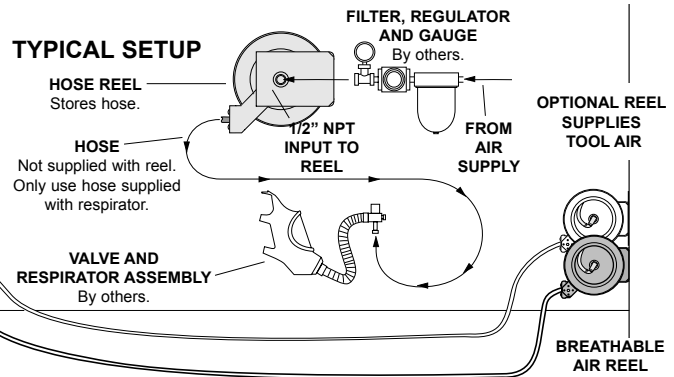

CLEAN AIR HOSE REELS

E-Z PULL™ CLEAN AIR HOSE REELS are engineered to safely and efficiently store the hose from an air line respirator. Gone are loose coils that cause tangled hoses which can lead to dangerous kinks in the air line. User is in complete control. Soft rewind pull means that even if ratchet stop should accidentally be released, hose will not snap back. Reel designed for 50 ft.(15m) x 7/8”(22mm) O.D. **neoprene hose supplied by others** (MSA part number 455022 or equivalent). All air path parts are stainless steel.

E-Z PULL CLEAN AIR REELS include stainless steel air path. Also includes ball stop and ratchet lock. Finish is OSHA safety blue baked-on polyester. 3/4"-16 UNF fitting to fit MSA #455022 hose or equivalent. **Does not include hose.**

HOSE NOT INCLUDED

HOSE DATA*			MODEL NUMBER*	REEL SIZE
OUTSIDE DIAMETER in. (mm)	LENGTH MAX. ft. (m)	WEIGHT MAX. lbs. (kg)		
7/8" (22)	50 (15)	15.0 (6.8)	EZ9-5000-CA	EZ9

*Reel includes ball stop for hose and ratchet lock.

INCLUDED:

- Cable
- Rigid Mounting Base
- Ratchet Lock with "OFF"

General Purpose Reels are CSA listed.

OPTIONAL HORIZONTAL GUIDE GL15-09

IN-LINE PAYOUT
Cable Guide Not Required

Center mounting (two-way) shown as most efficient in-line application.